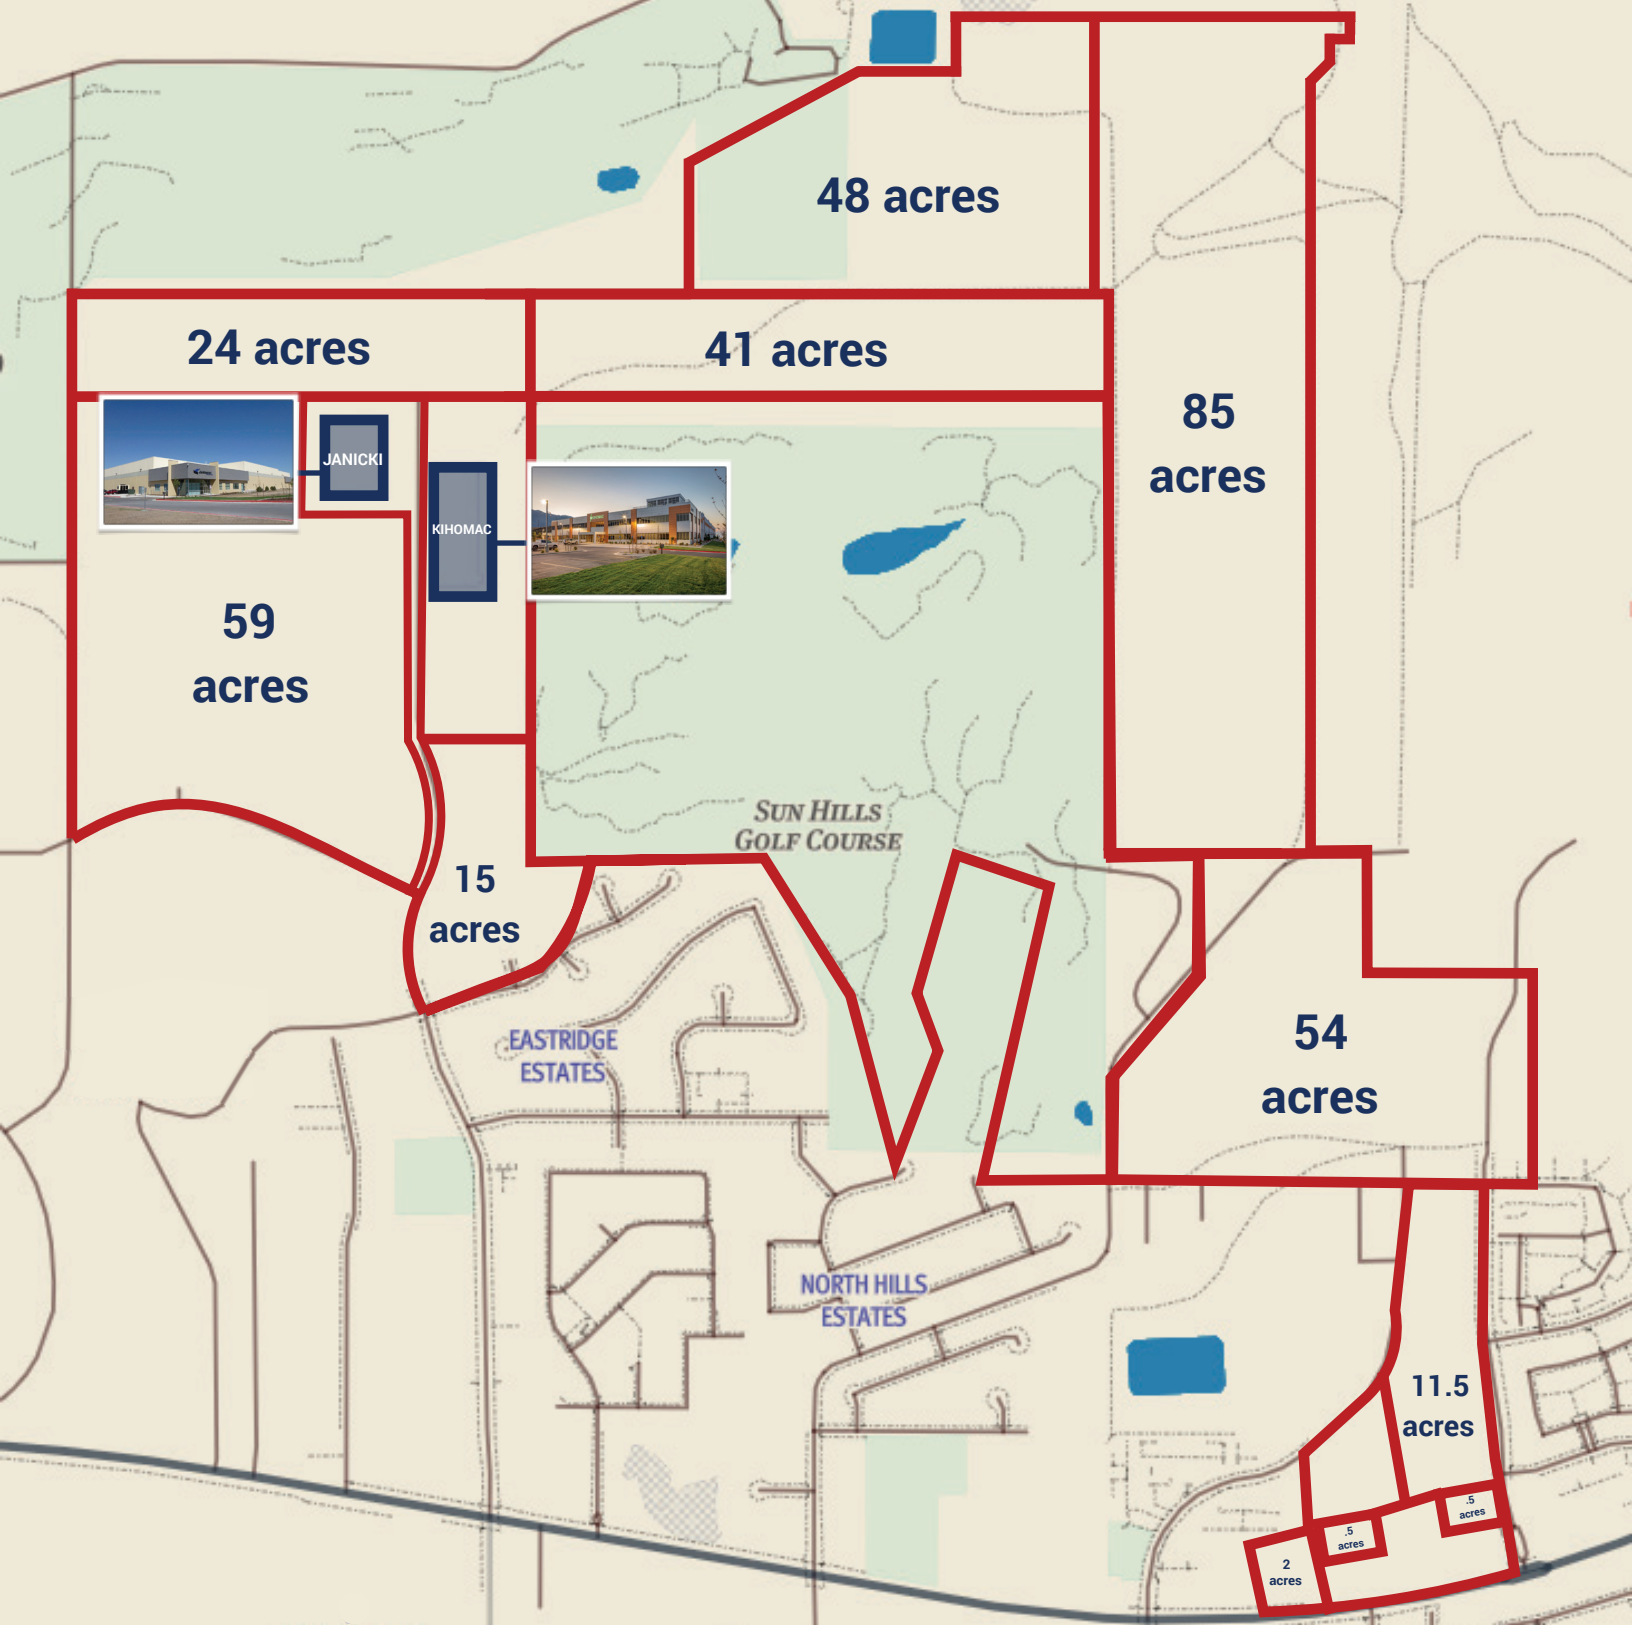

EAST GATE

BUSINESS AND RESEARCH PARK

EAST GATE BUSINESS PARK

..... LAYTON'S BUSINESS AND RESEARCH PARK

FOCUS: Aerospace, advanced composites, defense, research

CONNECTED: UTOPIA 100 GB fiber connected

LOCATION: Adjacent to East Gate entrance of H.A.F.B.

LEISURE: surrounded by two 18-hole golf courses

ACCESS: Directly connected to I-15, I-80, I-84, and highway 89;
30 minutes to Salt Lake International Airport; minutes from rail

INCENTIVES: economic development area - available tax
increment rebates